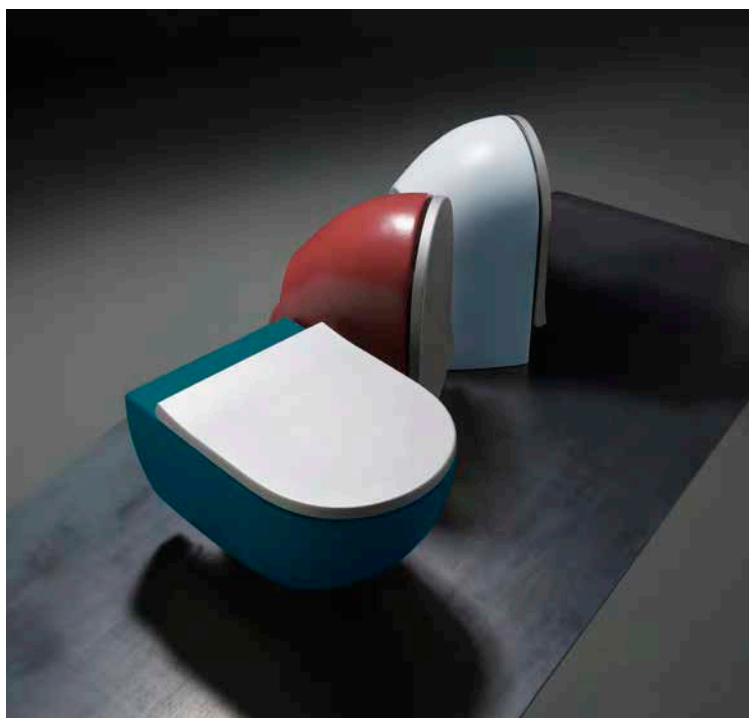

### APP WALL HUNG TOILET PAN

GO SILENT FLUSHING SYSTEM

WELS 4 STAR:

4.5 L PER FULL FLUSH

3 L PER HALF FLUSH

VITREOUS CHINA:  
FLAP118S.\_.\_

App Wall Hung  
Bidet and Pan  
Finish: Uva

### ALUMINIUM FINISH SEAT

The App wall hung pan in Nuvola, Rosso Rubens and Petrolio, feature a Matt Aluminium finish seat.